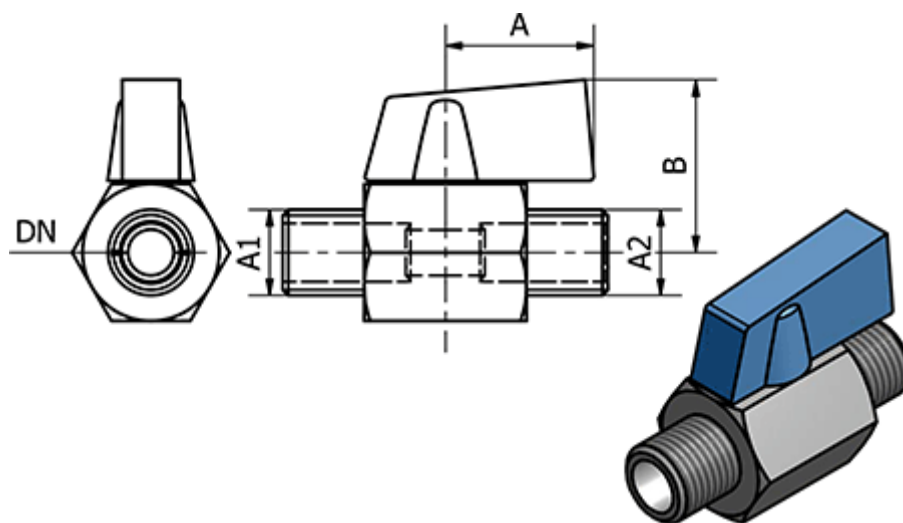

Data Sheet

Article number: 58637903ES

Description: Mini Ball Valve 377.03-ES, - G 1/2"
Mini Ball Valve

Measures

A	= 22.8
B	= 28.3
DN	= 9.1999999999999993
L	= 46
Thread A1	= G 1/2"
Thread A2	= G 1/2"